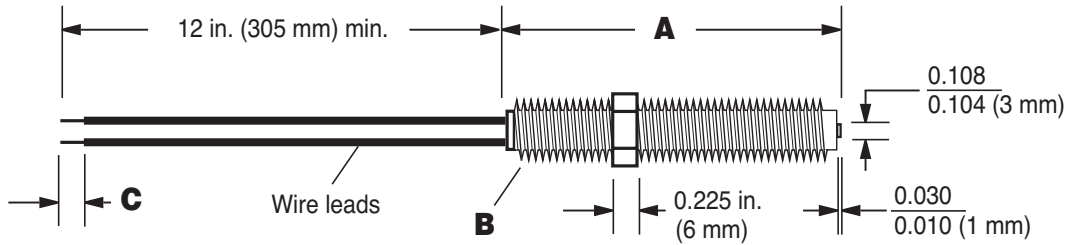

DIMENSIONS

- A.** MP3298 and MP7906= 3 in. (76 mm)
MP7905= 4.5 in. (114 mm)
- B.** MP3298= 5/8-18 UNF-2A
MP7905 and MP7906= 3/4-16 UNF-2A

- C.** MP3298= 0.250 in. (6 mm)
MP7905 and MP7906= 0.370 in. (9 mm)
- Polarity:** White lead is positive with respect to Black lead upon approach of ferrous metal.

Output Voltage Operating Chart

Note: Tested at 1000 I.P.S. 20 pitch gear
0.005 gap and 100K OHM load.

Gear Pitch/Voltage Output Chart

Gear Pitch	% Output Std. Volts
6	187
8	172
10	162
12	157
16	118
20	100
24	85
32	23
48	—
64	—
72	—