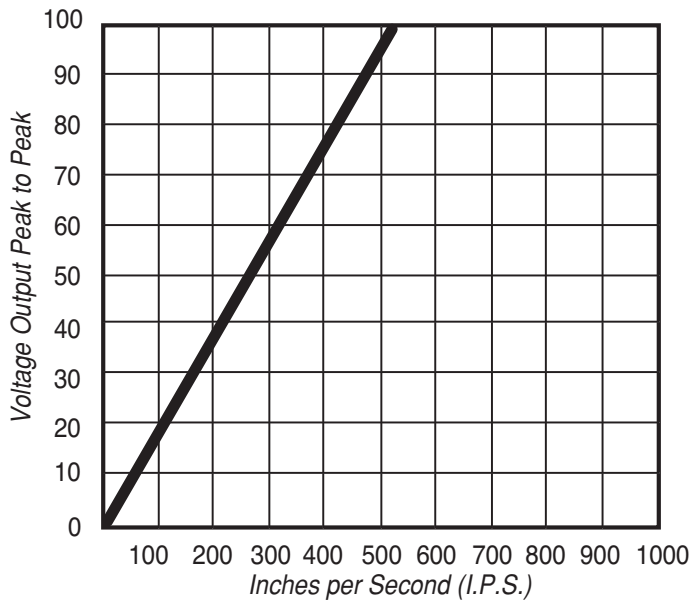

DIMENSIONS

- A.** MP3298 and MP7906= 3 in. (76 mm)
MP7905= 4.5 in. (114 mm)
- B.** MP3298= 5/8-18 UNF-2A
MP7905 and MP7906= 3/4-16 UNF-2A

- C.** MP3298= 0.250 in. (6 mm)
MP7905 and MP7906= 0.370 in. (9 mm)
- Polarity:** White lead is positive with respect to Black lead upon approach of ferrous metal.

Output Voltage Operating Chart

Note: Tested at 1000 I.P.S. 20 pitch gear
0.005 gap and 100K OHM load.

Gear Pitch/Voltage Output Chart

Gear Pitch	% Output Std. Volts
6	187
8	172
10	162
12	157
16	118
20	100
24	85
32	23
48	—
64	—
72	—